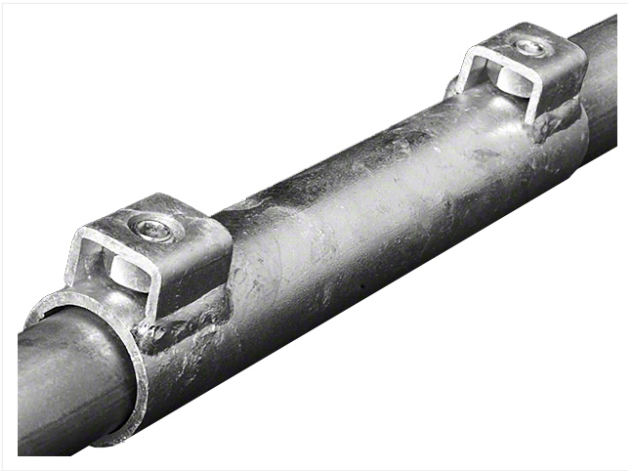

## GALVANIZED WALL SUPPORT AND BRACKETS

### Coupling pipe

available in different measures

REF

7608 3/4" COUPLING PIPE

7614 1.1/4" COUPLING PIPE

7615 1.1/2" COUPLING PIPE

7642 3/4" TUBE JOINT WITH SCREWS