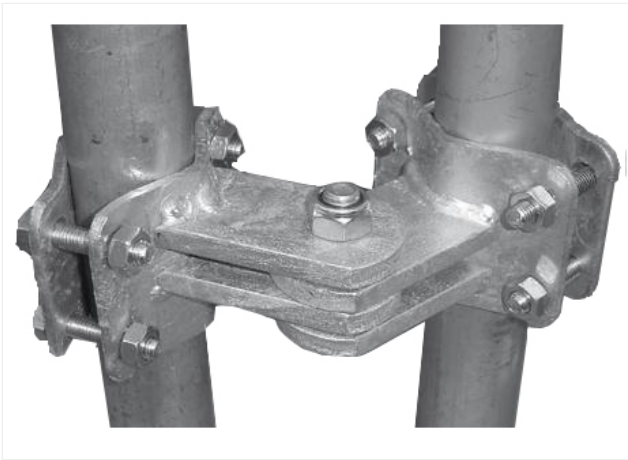

GALVANIZED WALL SUPPORT AND BRACKETS

Reinforced hinge

available in different measures

REF

.....
7657 1.1/4" REINFORCED HINGE

.....
7658 1.1/2" REINFORCED HINGE

.....
7659 2" REINFORCED HINGE