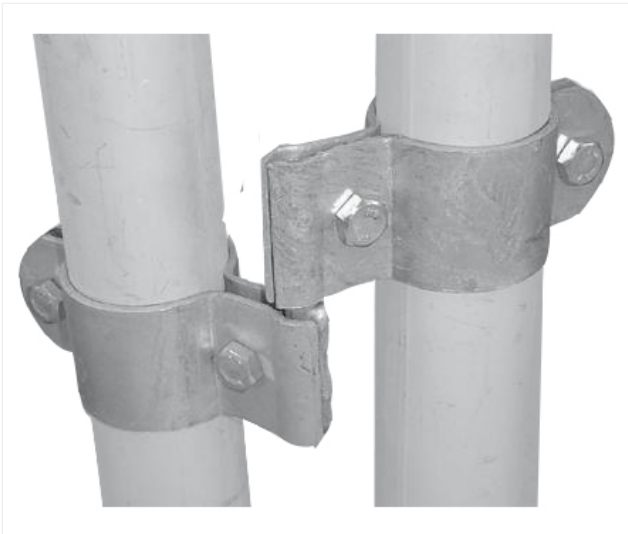

## GALVANIZED WALL SUPPORT AND BRACKETS

### T half-hinge

available in different measures

REF

3045M	1" "T" HALF MALE HINGE
3045H	1" "T" HALF FEMALE HINGE
3046M	1.1/4" "T" HALF MALE HINGE
3046H	1.1/4" "T" HALF FEMALE HINGE
3047M	1.1/2" "T" HALF MALE HINGE
3047H	1.1/2" "T" HALF FEMALE HINGE