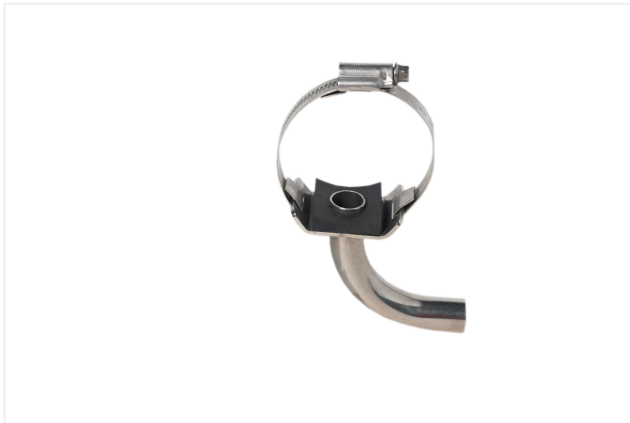

INOX BENDS, PIPES AND ACCESORIES

Curve milk

REF

0894 16MM S/S COMPLETE CURVE MILK IN

1957 16MM S/S CURVE MILK IN
