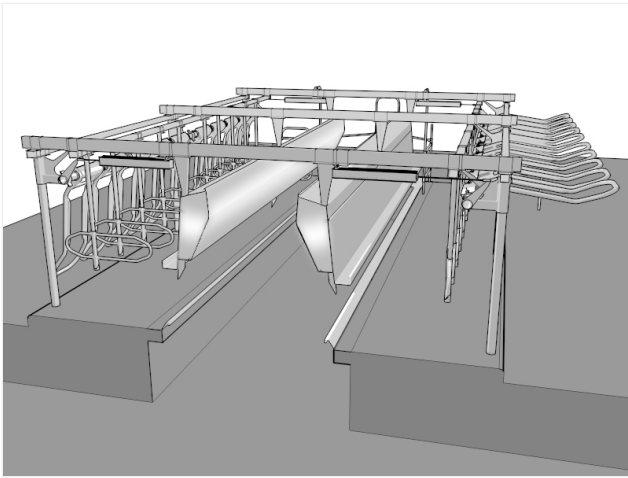

## MILKING PARLOUR METALLIC STRUCTURES

### Parallel model Vanguard - quick exit

ELMEGA's parallel milking parlors guarantee fast, precise and comfortable milking for both the animal and the worker. The cows enter and position themselves at 90° from the pit, thus the space between milking points is shorter. Various parlour sizes available, according to customer needs

REF

|       |   |
|-------|---|
| 72041 | 2X4 PARALLEL MILKING PARLOUR COMPLETE STRUCTURE - VANGUARD  |
| 72051 | 2X5 PARALLEL MILKING PARLOUR COMPLETE STRUCTURE - VANGUARD  |
| 72061 | 2X6 PARALLEL MILKING PARLOUR COMPLETE STRUCTURE - VANGUARD  |
| 72071 | 2X7 PARALLEL MILKING PARLOUR COMPLETE STRUCTURE - VANGUARD  |
| 72081 | 2X8 PARALLEL MILKING PARLOUR COMPLETE STRUCTURE - VANGUARD  |
| 72091 | 2X9 PARALLEL MILKING PARLOUR COMPLETE STRUCTURE - VANGUARD  |
| 72101 | 2X10 PARALLEL MILKING PARLOUR COMPLETE STRUCTURE - VANGUARD |
| 72111 | 2X11 PARALLEL MILKING PARLOUR COMPLETE STRUCTURE - VANGUARD |
| 72121 | 2X12 PARALLEL MILKING PARLOUR COMPLETE STRUCTURE - VANGUARD |

|              |   |
|--------------|---|
| <b>72131</b> | 2X13 PARALLEL MILKING PARLOUR COMPLETE STRUCTURE - VANGUARD |
| <b>72141</b> | 2X14 PARALLEL MILKING PARLOUR COMPLETE STRUCTURE - VANGUARD |
| <b>72151</b> | 2X15 PARALLEL MILKING PARLOUR COMPLETE STRUCTURE - VANGUARD |
| <b>72161</b> | 2X16 PARALLEL MILKING PARLOUR COMPLETE STRUCTURE - VANGUARD |
| <b>72171</b> | 2X17 PARALLEL MILKING PARLOUR COMPLETE STRUCTURE - VANGUARD |
| <b>72181</b> | 2X18 PARALLEL MILKING PARLOUR COMPLETE STRUCTURE - VANGUARD |
| <b>72191</b> | 2X19 PARALLEL MILKING PARLOUR COMPLETE STRUCTURE - VANGUARD |
| <b>72201</b> | 2X20 PARALLEL MILKING PARLOUR COMPLETE STRUCTURE - VANGUARD |